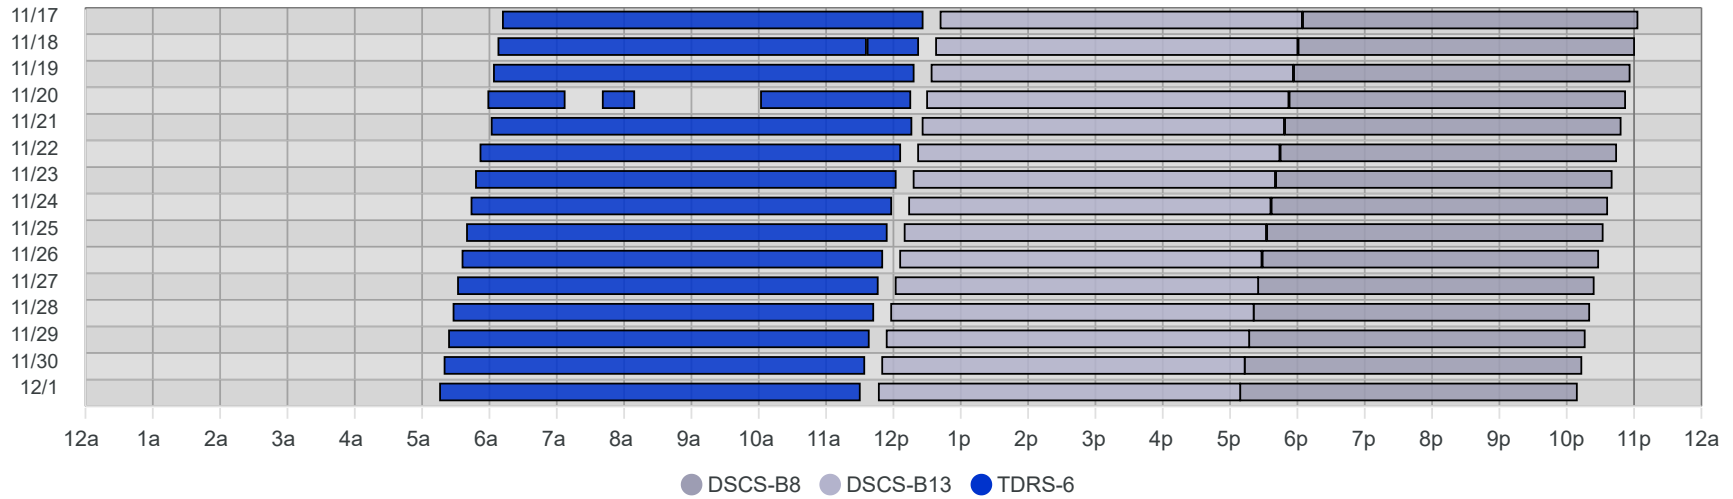

South Pole Satellite Schedule (PST)

Date	TDRS-6 Pass 1			TDRS-6 Pass 2			TDRS-6 Pass 3			Total Dur	DSCS-B13 Pass 1			DSCS-B8 Pass 1		
	Start	End	Dur	Start	End	Dur	Start	End	Dur		Start	End	Dur	Start	End	Dur
11/17/24	6:12 AM	12:26 PM	6:14	No Pass			No Pass			6:14	12:42 PM	6:04 PM	5:22	6:05 PM	11:03 PM	4:58
11/18/24	6:08 AM	11:35 AM	5:27	11:37 AM	12:22 PM	0:45	No Pass			5:72	12:38 PM	6:00 PM	5:22	6:01 PM	11:00 PM	4:59
11/19/24	6:04 AM	12:18 PM	6:14	No Pass			No Pass			6:14	12:34 PM	5:56 PM	5:22	5:57 PM	10:56 PM	4:59
11/20/24	5:59 AM	7:07 AM	1:08	7:41 AM	8:09 AM	0:28	10:02 AM	12:15 PM	2:13	3:49	12:30 PM	5:52 PM	5:22	5:53 PM	10:52 PM	4:59
11/21/24	6:02 AM	12:16 PM	6:14	No Pass			No Pass			6:14	12:26 PM	5:48 PM	5:22	5:49 PM	10:48 PM	4:59
11/22/24	5:52 AM	12:06 PM	6:14	No Pass			No Pass			6:14	12:22 PM	5:44 PM	5:22	5:45 PM	10:44 PM	4:59
11/23/24	5:48 AM	12:02 PM	6:14	No Pass			No Pass			6:14	12:18 PM	5:40 PM	5:22	5:41 PM	10:40 PM	4:59
11/24/24	5:44 AM	11:58 AM	6:14	No Pass			No Pass			6:14	12:14 PM	5:36 PM	5:22	5:37 PM	10:36 PM	4:59
11/25/24	5:40 AM	11:54 AM	6:14	No Pass			No Pass			6:14	12:10 PM	5:32 PM	5:22	5:33 PM	10:32 PM	4:59
11/26/24	5:36 AM	11:50 AM	6:14	No Pass			No Pass			6:14	12:06 PM	5:28 PM	5:22	5:29 PM	10:28 PM	4:59
11/27/24	5:32 AM	11:46 AM	6:14	No Pass			No Pass			6:14	12:02 PM	5:25 PM	5:23	5:25 PM	10:24 PM	4:59
11/28/24	5:28 AM	11:42 AM	6:14	No Pass			No Pass			6:14	11:58 AM	5:21 PM	5:23	5:21 PM	10:20 PM	4:59
11/29/24	5:24 AM	11:38 AM	6:14	No Pass			No Pass			6:14	11:54 AM	5:17 PM	5:23	5:17 PM	10:16 PM	4:59
11/30/24	5:20 AM	11:34 AM	6:14	No Pass			No Pass			6:14	11:50 AM	5:13 PM	5:23	5:13 PM	10:13 PM	5:00
12/01/24	5:16 AM	11:30 AM	6:14	No Pass			No Pass			6:14	11:47 AM	5:09 PM	5:22	5:09 PM	10:09 PM	5:00