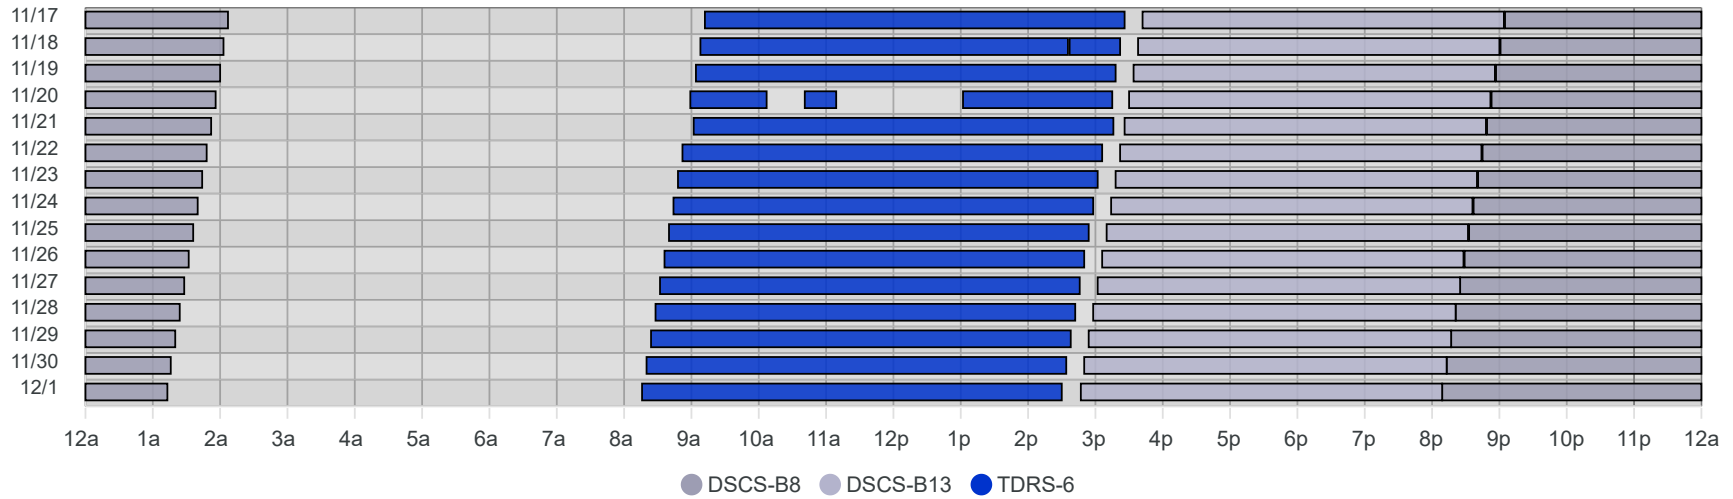

South Pole Satellite Schedule (EST)

Date	TDRS-6 Pass 1			TDRS-6 Pass 2			TDRS-6 Pass 3			Total Dur	DSCS-B13 Pass 1			DSCS-B8 Pass 1		
	Start	End	Dur	Start	End	Dur	Start	End	Dur		Start	End	Dur	Start	End	Dur
11/17/24	9:12 AM	3:26 PM	6:14	No Pass			No Pass			6:14	3:42 PM	9:04 PM	5:22	9:05 PM	Nov 18, 2:03 AM	4:58
11/18/24	9:08 AM	2:35 PM	5:27	2:37 PM	3:22 PM	0:45	No Pass			5:72	3:38 PM	9:00 PM	5:22	9:01 PM	Nov 19, 2:00 AM	4:59
11/19/24	9:04 AM	3:18 PM	6:14	No Pass			No Pass			6:14	3:34 PM	8:56 PM	5:22	8:57 PM	Nov 20, 1:56 AM	4:59
11/20/24	8:59 AM	10:07 AM	1:08	10:41 AM	11:09 AM	0:28	1:02 PM	3:15 PM	2:13	3:49	3:30 PM	8:52 PM	5:22	8:53 PM	Nov 21, 1:52 AM	4:59
11/21/24	9:02 AM	3:16 PM	6:14	No Pass			No Pass			6:14	3:26 PM	8:48 PM	5:22	8:49 PM	Nov 22, 1:48 AM	4:59
11/22/24	8:52 AM	3:06 PM	6:14	No Pass			No Pass			6:14	3:22 PM	8:44 PM	5:22	8:45 PM	Nov 23, 1:44 AM	4:59
11/23/24	8:48 AM	3:02 PM	6:14	No Pass			No Pass			6:14	3:18 PM	8:40 PM	5:22	8:41 PM	Nov 24, 1:40 AM	4:59
11/24/24	8:44 AM	2:58 PM	6:14	No Pass			No Pass			6:14	3:14 PM	8:36 PM	5:22	8:37 PM	Nov 25, 1:36 AM	4:59
11/25/24	8:40 AM	2:54 PM	6:14	No Pass			No Pass			6:14	3:10 PM	8:32 PM	5:22	8:33 PM	Nov 26, 1:32 AM	4:59
11/26/24	8:36 AM	2:50 PM	6:14	No Pass			No Pass			6:14	3:06 PM	8:28 PM	5:22	8:29 PM	Nov 27, 1:28 AM	4:59
11/27/24	8:32 AM	2:46 PM	6:14	No Pass			No Pass			6:14	3:02 PM	8:25 PM	5:23	8:25 PM	Nov 28, 1:24 AM	4:59
11/28/24	8:28 AM	2:42 PM	6:14	No Pass			No Pass			6:14	2:58 PM	8:21 PM	5:23	8:21 PM	Nov 29, 1:20 AM	4:59
11/29/24	8:24 AM	2:38 PM	6:14	No Pass			No Pass			6:14	2:54 PM	8:17 PM	5:23	8:17 PM	Nov 30, 1:16 AM	4:59
11/30/24	8:20 AM	2:34 PM	6:14	No Pass			No Pass			6:14	2:50 PM	8:13 PM	5:23	8:13 PM	Dec 1, 1:13 AM	5:00
12/01/24	8:16 AM	2:30 PM	6:14	No Pass			No Pass			6:14	2:47 PM	8:09 PM	5:22	8:09 PM	Dec 2, 1:09 AM	5:00