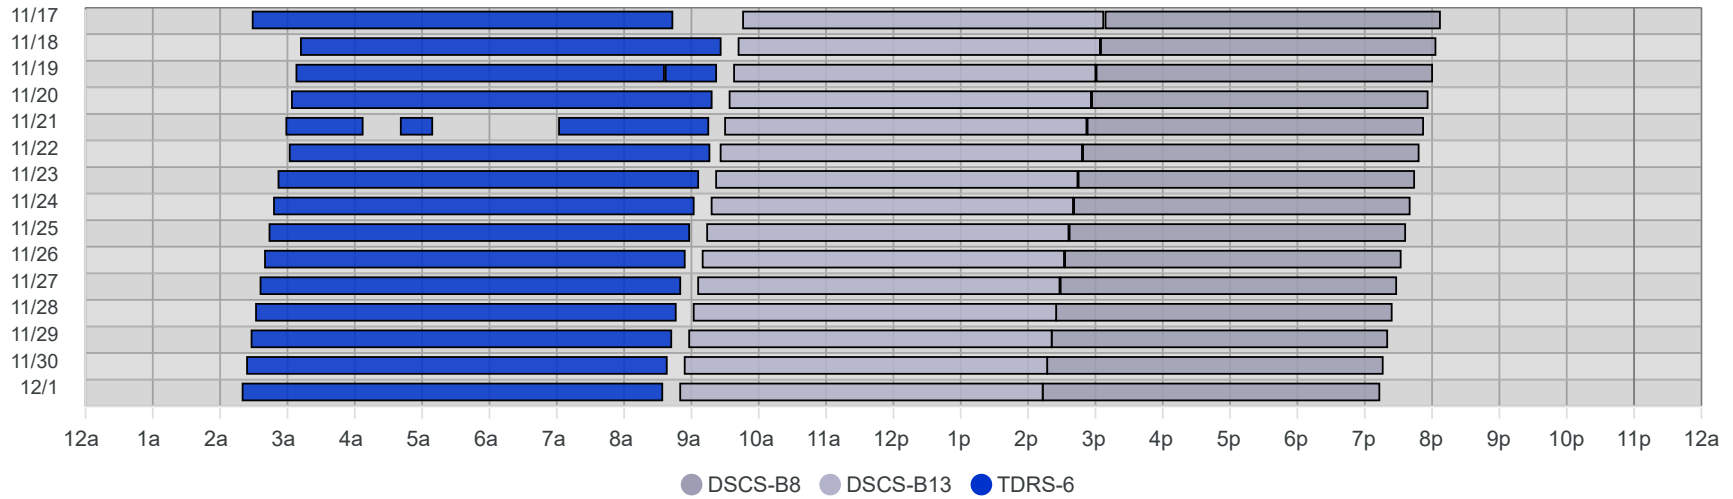

South Pole Satellite Schedule (NZDT)

Date	TDRS-6 Pass 1			TDRS-6 Pass 2			TDRS-6 Pass 3			Total Dur	DSCS-B13 Pass 1			DSCS-B8 Pass 1		
	Start	End	Dur	Start	End	Dur	Start	End	Dur		Start	End	Dur	Start	End	Dur
11/17/24	2:29 AM	8:43 AM	6:14	No Pass			No Pass			6:14	9:46 AM	3:07 PM	5:21	3:09 PM	8:07 PM	4:58
11/18/24	3:12 AM	9:26 AM	6:14	No Pass			No Pass			6:14	9:42 AM	3:04 PM	5:22	3:04 PM	8:03 PM	4:58
11/19/24	3:08 AM	8:35 AM	5:27	8:37 AM	9:22 AM	0:45	No Pass			5:72	9:38 AM	3:00 PM	5:22	3:01 PM	8:00 PM	4:59
11/20/24	3:04 AM	9:18 AM	6:14	No Pass			No Pass			6:14	9:34 AM	2:56 PM	5:22	2:57 PM	7:56 PM	4:59
11/21/24	2:59 AM	4:07 AM	1:08	4:41 AM	5:09 AM	0:28	7:02 AM	9:15 AM	2:13	3:49	9:30 AM	2:51 PM	5:21	2:53 PM	7:52 PM	4:59
11/22/24	3:02 AM	9:16 AM	6:14	No Pass			No Pass			6:14	9:26 AM	2:48 PM	5:22	2:48 PM	7:48 PM	4:59
11/23/24	2:52 AM	9:06 AM	6:14	No Pass			No Pass			6:14	9:22 AM	2:44 PM	5:22	2:45 PM	7:44 PM	4:59
11/24/24	2:48 AM	9:02 AM	6:14	No Pass			No Pass			6:14	9:17 AM	2:40 PM	5:22	2:41 PM	7:40 PM	4:59
11/25/24	2:44 AM	8:58 AM	6:14	No Pass			No Pass			6:14	9:14 AM	2:35 PM	5:21	2:37 PM	7:36 PM	4:59
11/26/24	2:40 AM	8:54 AM	6:14	No Pass			No Pass			6:14	9:10 AM	2:32 PM	5:22	2:32 PM	7:32 PM	4:59
11/27/24	2:36 AM	8:50 AM	6:14	No Pass			No Pass			6:14	9:06 AM	2:28 PM	5:22	2:29 PM	7:28 PM	4:59
11/28/24	2:32 AM	8:46 AM	6:14	No Pass			No Pass			6:14	9:01 AM	2:25 PM	5:23	2:25 PM	7:24 PM	4:59
11/29/24	2:28 AM	8:42 AM	6:14	No Pass			No Pass			6:14	8:57 AM	2:21 PM	5:23	2:21 PM	7:20 PM	4:59
11/30/24	2:24 AM	8:38 AM	6:14	No Pass			No Pass			6:14	8:54 AM	2:17 PM	5:23	2:17 PM	7:16 PM	4:59
12/01/24	2:20 AM	8:34 AM	6:14	No Pass			No Pass			6:14	8:50 AM	2:13 PM	5:23	2:13 PM	7:13 PM	5:00