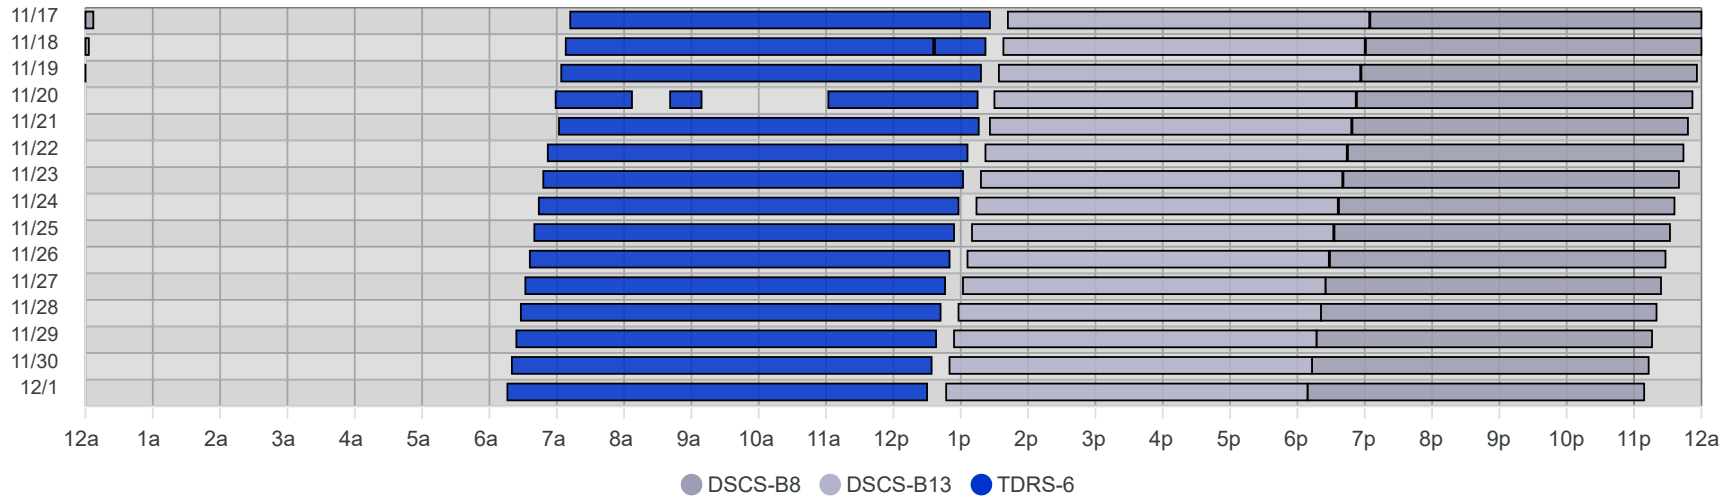

South Pole Satellite Schedule (MST)

Date	TDRS-6 Pass 1			TDRS-6 Pass 2			TDRS-6 Pass 3			Total Dur	DSCS-B13 Pass 1			DSCS-B8 Pass 1		
	Start	End	Dur	Start	End	Dur	Start	End	Dur		Start	End	Dur	Start	End	Dur
11/17/24	7:12 AM	1:26 PM	6:14	No Pass			No Pass			6:14	1:42 PM	7:04 PM	5:22	7:04 PM	Nov 18, 12:03 AM	4:58
11/18/24	7:08 AM	12:35 PM	5:27	12:37 PM	1:22 PM	0:45	No Pass			5:72	1:38 PM	7:00 PM	5:22	7:01 PM	Nov 19, 12:00 AM	4:59
11/19/24	7:04 AM	1:18 PM	6:14	No Pass			No Pass			6:14	1:33 PM	6:56 PM	5:22	6:57 PM	11:56 PM	4:59
11/20/24	6:59 AM	8:07 AM	1:08	8:41 AM	9:09 AM	0:28	11:02 AM	1:15 PM	2:13	3:49	1:30 PM	6:52 PM	5:22	6:53 PM	11:52 PM	4:59
11/21/24	7:02 AM	1:16 PM	6:14	No Pass			No Pass			6:14	1:26 PM	6:48 PM	5:22	6:49 PM	11:48 PM	4:59
11/22/24	6:52 AM	1:06 PM	6:14	No Pass			No Pass			6:14	1:22 PM	6:44 PM	5:22	6:45 PM	11:44 PM	4:59
11/23/24	6:48 AM	1:02 PM	6:14	No Pass			No Pass			6:14	1:17 PM	6:40 PM	5:22	6:41 PM	11:40 PM	4:59
11/24/24	6:44 AM	12:58 PM	6:14	No Pass			No Pass			6:14	1:14 PM	6:36 PM	5:22	6:37 PM	11:36 PM	4:59
11/25/24	6:40 AM	12:54 PM	6:14	No Pass			No Pass			6:14	1:10 PM	6:32 PM	5:22	6:33 PM	11:32 PM	4:59
11/26/24	6:36 AM	12:50 PM	6:14	No Pass			No Pass			6:14	1:06 PM	6:28 PM	5:22	6:29 PM	11:28 PM	4:59
11/27/24	6:32 AM	12:46 PM	6:14	No Pass			No Pass			6:14	1:01 PM	6:25 PM	5:23	6:25 PM	11:24 PM	4:59
11/28/24	6:28 AM	12:42 PM	6:14	No Pass			No Pass			6:14	12:58 PM	6:21 PM	5:23	6:21 PM	11:20 PM	4:59
11/29/24	6:24 AM	12:38 PM	6:14	No Pass			No Pass			6:14	12:54 PM	6:17 PM	5:23	6:17 PM	11:16 PM	4:59
11/30/24	6:20 AM	12:34 PM	6:14	No Pass			No Pass			6:14	12:50 PM	6:13 PM	5:23	6:13 PM	11:13 PM	5:00
12/01/24	6:16 AM	12:30 PM	6:14	No Pass			No Pass			6:14	12:47 PM	6:09 PM	5:22	6:09 PM	11:09 PM	5:00