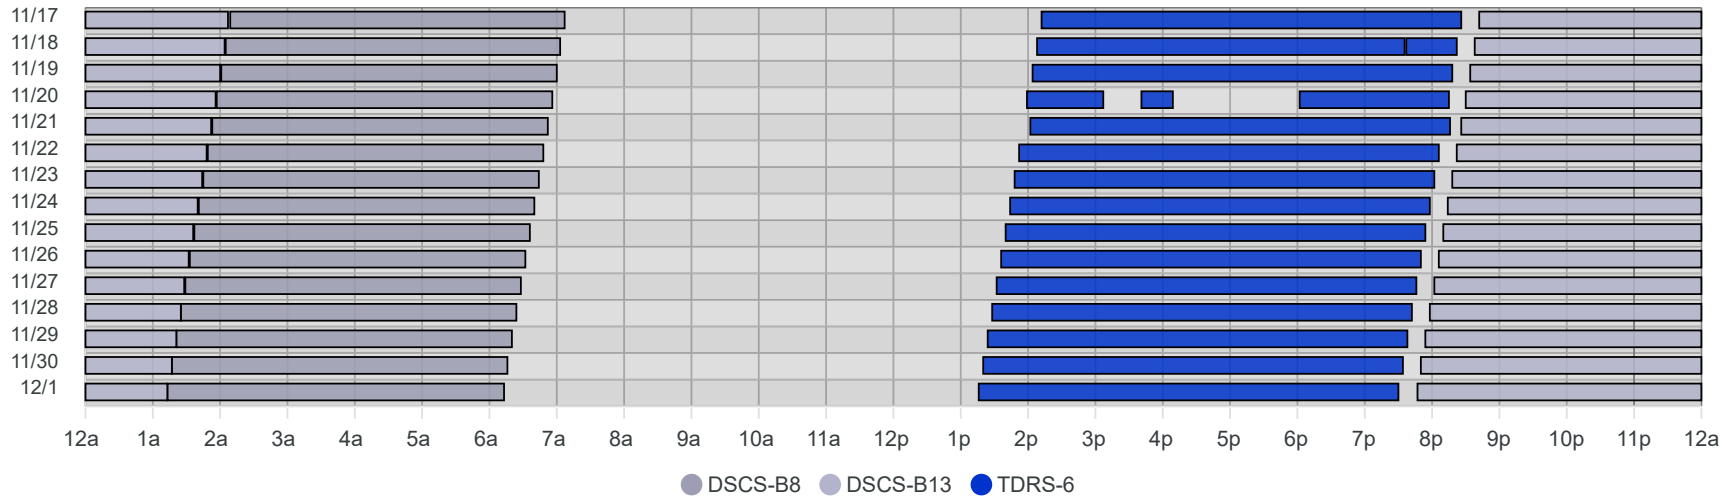

South Pole Satellite Schedule (UTC)

Date	TDRS-6 Pass 1			TDRS-6 Pass 2			TDRS-6 Pass 3			Total Dur	DSCS-B13 Pass 1			DSCS-B8 Pass 1		
	Start	End	Dur	Start	End	Dur	Start	End	Dur		Start	End	Dur	Start	End	Dur
11/17/24	2:12 PM	8:26 PM	6:14	No Pass			No Pass			6:14	8:42 PM	Nov 18, 2:04 AM	5:22	2:09 AM	7:07 AM	4:58
11/18/24	2:08 PM	7:35 PM	5:27	7:37 PM	8:22 PM	0:45	No Pass			5:72	8:38 PM	Nov 19, 2:00 AM	5:22	2:05 AM	7:03 AM	4:58
11/19/24	2:04 PM	8:18 PM	6:14	No Pass			No Pass			6:14	8:34 PM	Nov 20, 1:56 AM	5:22	2:01 AM	7:00 AM	4:59
11/20/24	1:59 PM	3:07 PM	1:08	3:41 PM	4:09 PM	0:28	6:02 PM	8:15 PM	2:13	3:49	8:30 PM	Nov 21, 1:52 AM	5:22	1:57 AM	6:56 AM	4:59
11/21/24	2:02 PM	8:16 PM	6:14	No Pass			No Pass			6:14	8:26 PM	Nov 22, 1:48 AM	5:22	1:53 AM	6:52 AM	4:59
11/22/24	1:52 PM	8:06 PM	6:14	No Pass			No Pass			6:14	8:22 PM	Nov 23, 1:44 AM	5:22	1:49 AM	6:48 AM	4:59
11/23/24	1:48 PM	8:02 PM	6:14	No Pass			No Pass			6:14	8:18 PM	Nov 24, 1:40 AM	5:22	1:45 AM	6:44 AM	4:59
11/24/24	1:44 PM	7:58 PM	6:14	No Pass			No Pass			6:14	8:14 PM	Nov 25, 1:36 AM	5:22	1:41 AM	6:40 AM	4:59
11/25/24	1:40 PM	7:54 PM	6:14	No Pass			No Pass			6:14	8:10 PM	Nov 26, 1:32 AM	5:22	1:37 AM	6:36 AM	4:59
11/26/24	1:36 PM	7:50 PM	6:14	No Pass			No Pass			6:14	8:06 PM	Nov 27, 1:28 AM	5:22	1:33 AM	6:32 AM	4:59
11/27/24	1:32 PM	7:46 PM	6:14	No Pass			No Pass			6:14	8:02 PM	Nov 28, 1:25 AM	5:23	1:29 AM	6:28 AM	4:59
11/28/24	1:28 PM	7:42 PM	6:14	No Pass			No Pass			6:14	7:58 PM	Nov 29, 1:21 AM	5:23	1:25 AM	6:24 AM	4:59
11/29/24	1:24 PM	7:38 PM	6:14	No Pass			No Pass			6:14	7:54 PM	Nov 30, 1:17 AM	5:23	1:21 AM	6:20 AM	4:59
11/30/24	1:20 PM	7:34 PM	6:14	No Pass			No Pass			6:14	7:50 PM	Dec 1, 1:13 AM	5:23	1:17 AM	6:16 AM	4:59
12/01/24	1:16 PM	7:30 PM	6:14	No Pass			No Pass			6:14	7:47 PM	Dec 2, 1:09 AM	5:22	1:13 AM	6:13 AM	5:00