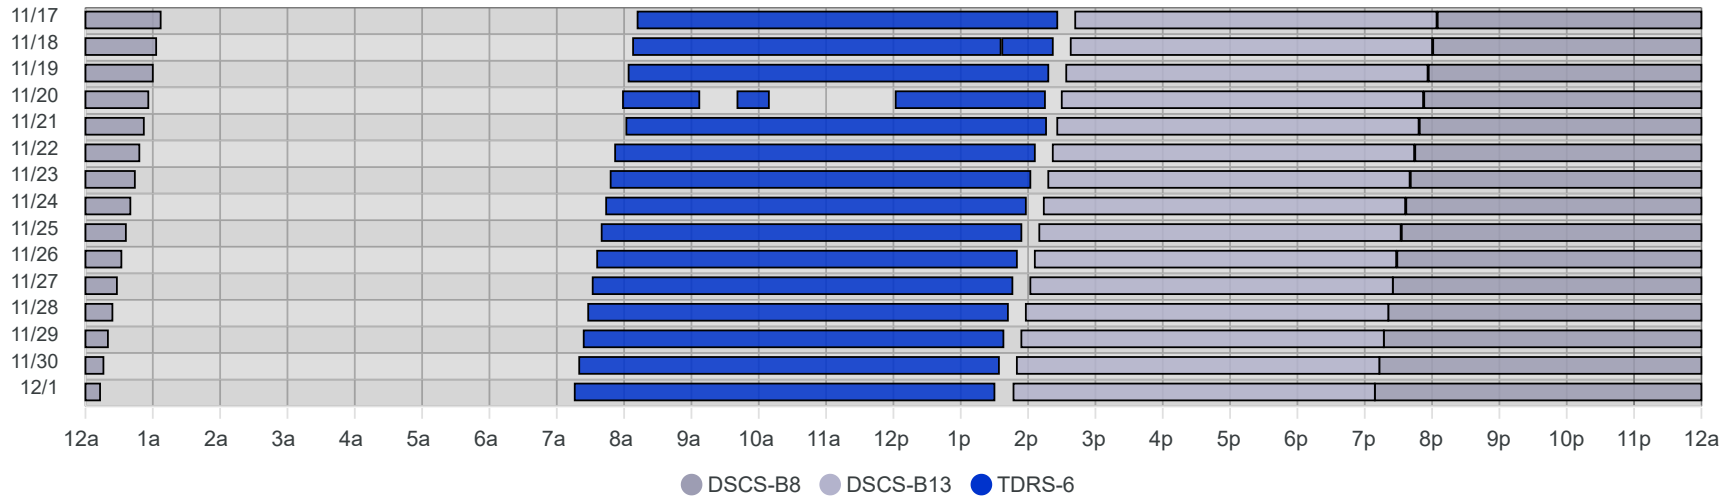

South Pole Satellite Schedule (CST)

Date	TDRS-6 Pass 1			TDRS-6 Pass 2			TDRS-6 Pass 3			Total Dur	DSCS-B13 Pass 1			DSCS-B8 Pass 1		
	Start	End	Dur	Start	End	Dur	Start	End	Dur		Start	End	Dur	Start	End	Dur
11/17/24	8:12 AM	2:26 PM	6:14	No Pass			No Pass			6:14	2:42 PM	8:04 PM	5:22	8:05 PM	Nov 18, 1:03 AM	4:58
11/18/24	8:08 AM	1:35 PM	5:27	1:37 PM	2:22 PM	0:45	No Pass			5:72	2:38 PM	8:00 PM	5:22	8:01 PM	Nov 19, 1:00 AM	4:59
11/19/24	8:04 AM	2:18 PM	6:14	No Pass			No Pass			6:14	2:34 PM	7:56 PM	5:22	7:57 PM	Nov 20, 12:56 AM	4:59
11/20/24	7:59 AM	9:07 AM	1:08	9:41 AM	10:09 AM	0:28	12:02 PM	2:15 PM	2:13	3:49	2:30 PM	7:52 PM	5:22	7:53 PM	Nov 21, 12:52 AM	4:59
11/21/24	8:02 AM	2:16 PM	6:14	No Pass			No Pass			6:14	2:26 PM	7:48 PM	5:22	7:49 PM	Nov 22, 12:48 AM	4:59
11/22/24	7:52 AM	2:06 PM	6:14	No Pass			No Pass			6:14	2:22 PM	7:44 PM	5:22	7:45 PM	Nov 23, 12:44 AM	4:59
11/23/24	7:48 AM	2:02 PM	6:14	No Pass			No Pass			6:14	2:18 PM	7:40 PM	5:22	7:41 PM	Nov 24, 12:40 AM	4:59
11/24/24	7:44 AM	1:58 PM	6:14	No Pass			No Pass			6:14	2:14 PM	7:36 PM	5:22	7:37 PM	Nov 25, 12:36 AM	4:59
11/25/24	7:40 AM	1:54 PM	6:14	No Pass			No Pass			6:14	2:10 PM	7:32 PM	5:22	7:33 PM	Nov 26, 12:32 AM	4:59
11/26/24	7:36 AM	1:50 PM	6:14	No Pass			No Pass			6:14	2:06 PM	7:28 PM	5:22	7:29 PM	Nov 27, 12:28 AM	4:59
11/27/24	7:32 AM	1:46 PM	6:14	No Pass			No Pass			6:14	2:02 PM	7:25 PM	5:23	7:25 PM	Nov 28, 12:24 AM	4:59
11/28/24	7:28 AM	1:42 PM	6:14	No Pass			No Pass			6:14	1:58 PM	7:21 PM	5:23	7:21 PM	Nov 29, 12:20 AM	4:59
11/29/24	7:24 AM	1:38 PM	6:14	No Pass			No Pass			6:14	1:54 PM	7:17 PM	5:23	7:17 PM	Nov 30, 12:16 AM	4:59
11/30/24	7:20 AM	1:34 PM	6:14	No Pass			No Pass			6:14	1:50 PM	7:13 PM	5:23	7:13 PM	Dec 1, 12:13 AM	5:00
12/01/24	7:16 AM	1:30 PM	6:14	No Pass			No Pass			6:14	1:47 PM	7:09 PM	5:22	7:09 PM	Dec 2, 12:09 AM	5:00